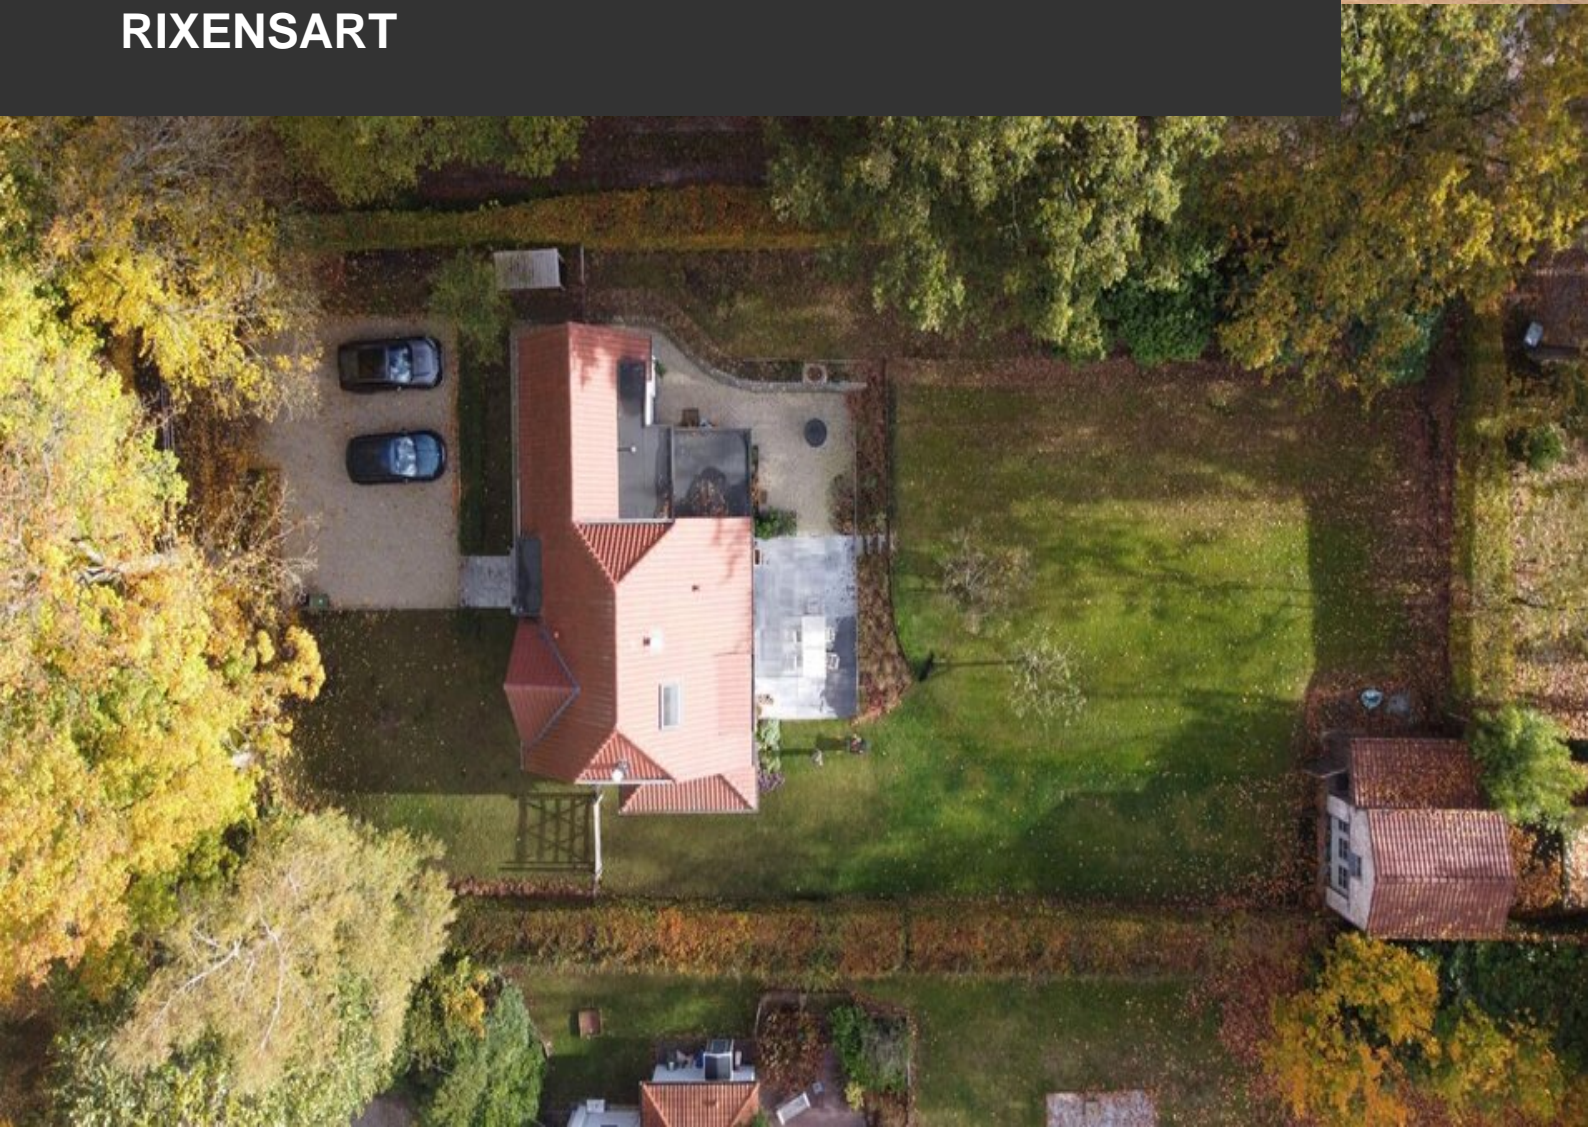

HOUSE FOR RENT
RIXENSART