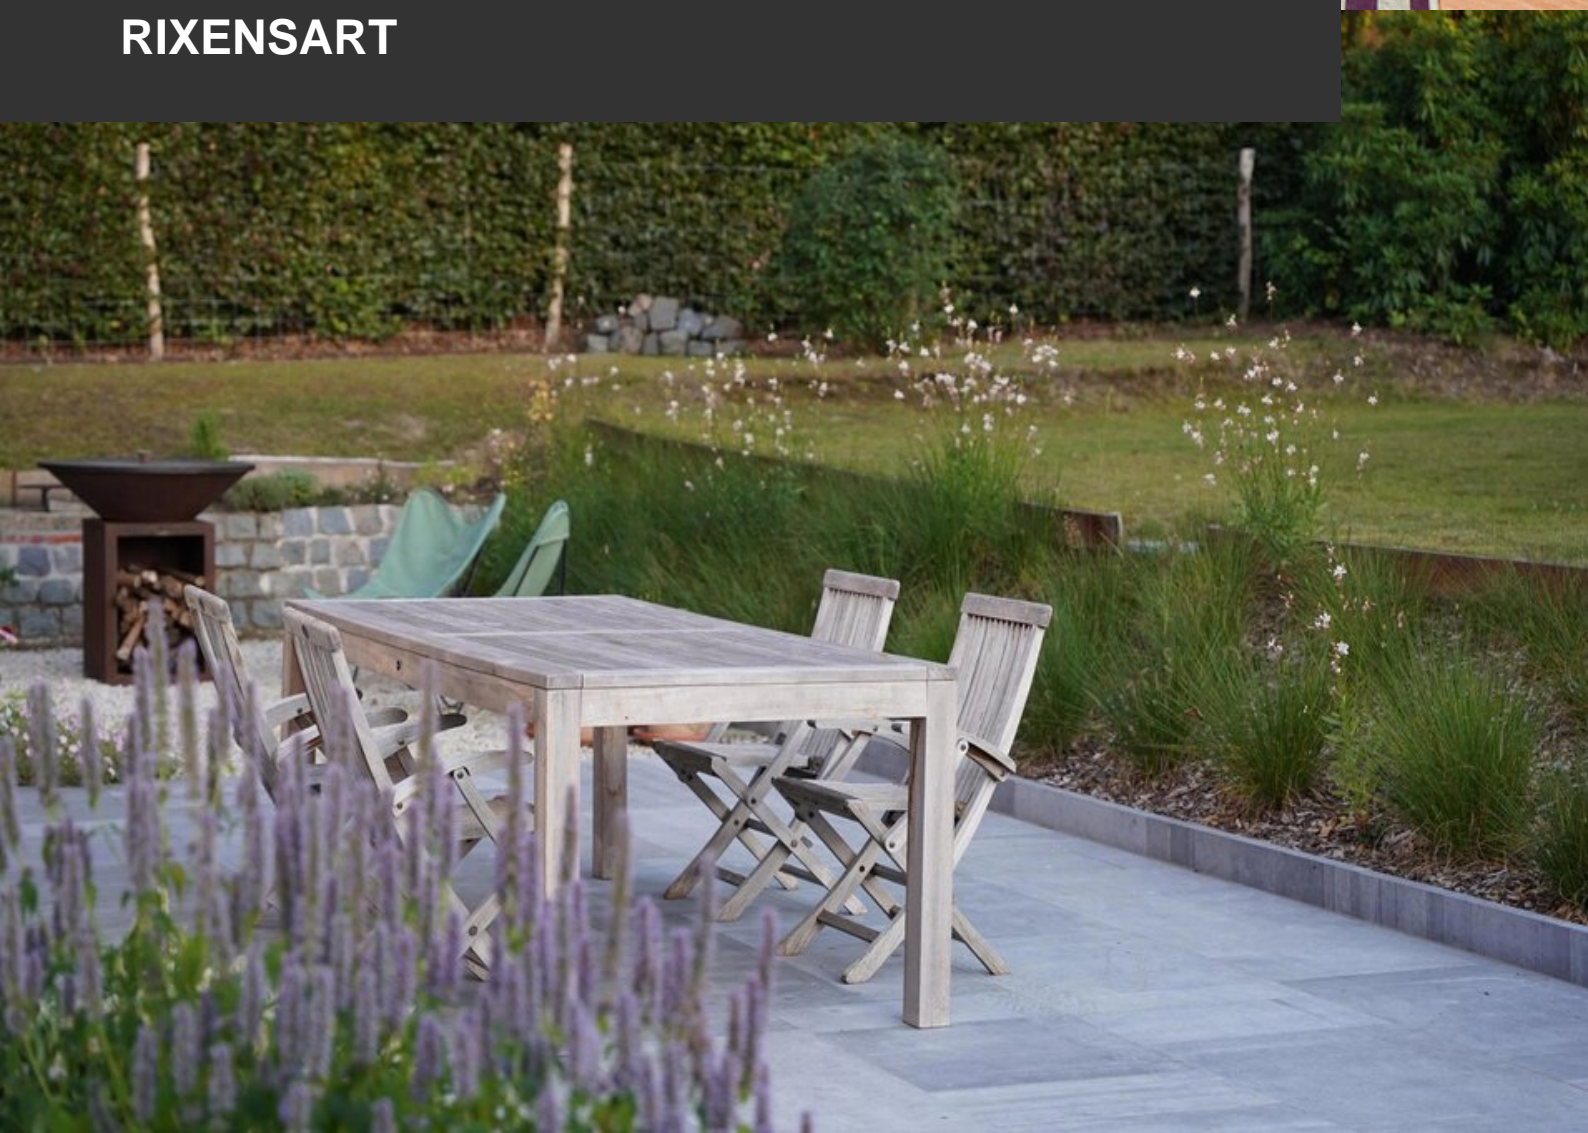

**HOUSE FOR RENT
RIXENSART**