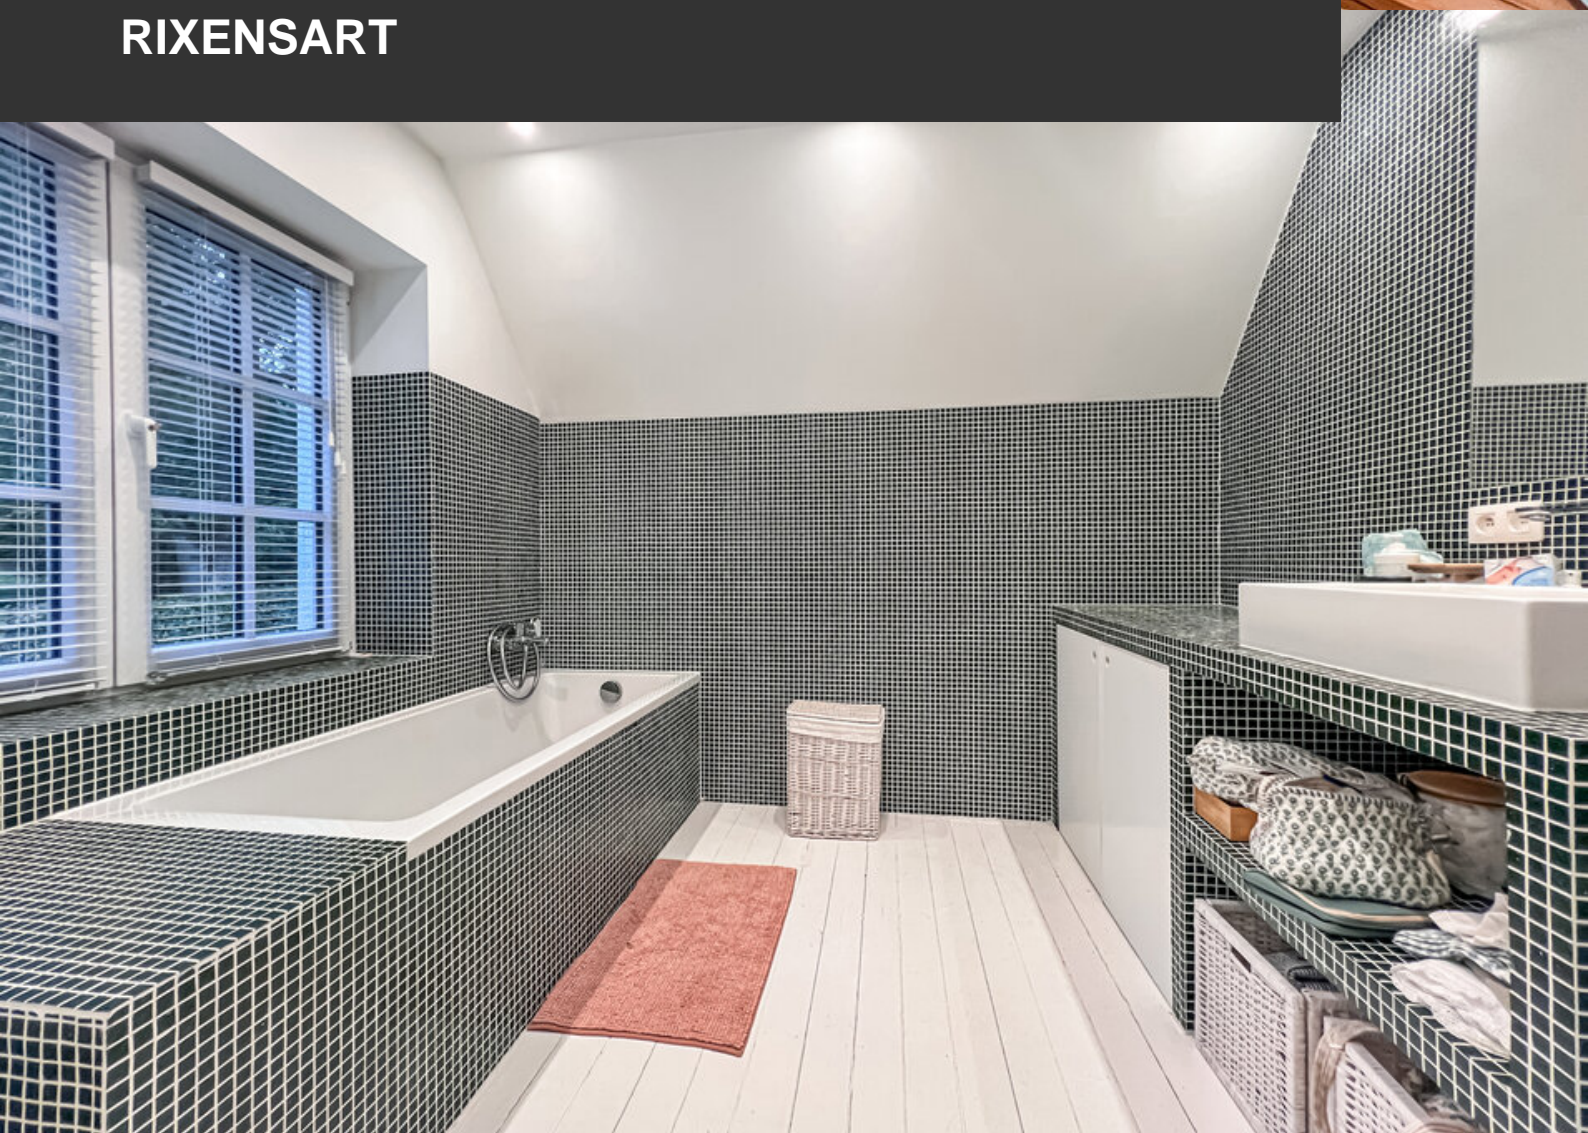

HOUSE FOR RENT
RIXENSART